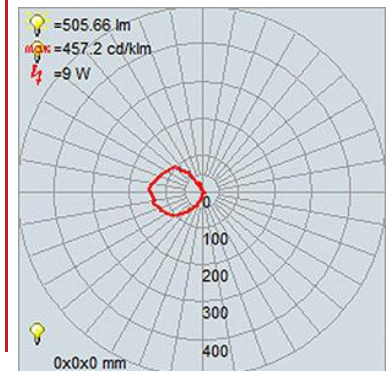

FIXTURE	BACKPLATE / CANOPY
Length:	Length
Width:	Width:
Diameter 7.5"	Diameter: 4.5"
Height: 9.5"	Height: 1"
Extension:	
Overall Height: 14-120"	

TECHNICAL SPECIFICATIONS

SPECIFICATIONS

Frame Material: Steel
Diffuser Material: Glass
Lamping Type: SSL (Dedicated LED) Jbox: Standard
Lamping Base: SSL Lamp Wattage: 9 W
Lamp Quantity: 1 Total Wattage: 9 W
Voltage: 120v Lamps Included: Yes

QUALIFICATIONS

Location Rating Damp
Certification: ETL (US/Canada) Listed
ADA Compliant: No Energy Star: No
JA8 Compliant: Yes Emergency Lighting: No
Marine Grade: No Warranty: 5 Year

PHOTOMETRICS

Dimmable: Yes Nominal Lumens 600 Lm
CRI: 90 Delivered Lumens: 506 Lm
CCT: 3000K
Recommended Dimmers:
(ELV)LUTRON Skylark Contour CTCL-153P; (ELV)LUTRON Caseta PD - 6WCL; (ELV)LUTRON Maestro CL MACL-153M; (ELV)LUTRON Maestro CL (Package) MACL-153M-RHW; (TRIAC)LUTRON Diva DVCL-153P; (TRIAC)LEVITON Decora Sureslide 6674; (TRIAC)LEVITON Decora Sureslide 6672

Notes: _____

LINE DRAWING

IES FILE

In addition to Access Lighting's purchase and warranty terms and conditions, by signing below or placing an order, you agree that you are authorized to bind the entity placing any order and acknowledge the following: All of sizes and measurements are approximate and all images are for illustrative purposes only. In the event of an inconsistency, the "Product Measurements" section controls. There also may be slight differences in the colors and designs compared to the displayed and printed images.