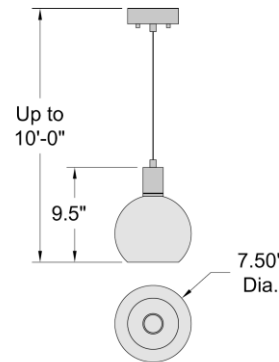

FIXTURE	BACKPLATE / CANOPY
Length:	Length
Width:	Width:
Diameter 7.5"	Diameter: 4.5"
Height: 9.5"	Height: 1"
Extension:	
Overall Height: 14-120"	

TECHNICAL SPECIFICATIONS

SPECIFICATIONS

Frame Material: Steel
Diffuser Material: Glass
Lamping Type: SSL (Dedicated LED) Jbox: Standard
Lamping Base: SSL Lamp Wattage: 9 W
Lamp Quantity: 1 Total Wattage: 9 W
Voltage: 120v Lamps Included: Yes

Notes: _____

LINE DRAWING

IES FILE

In addition to Access Lighting's purchase and warranty terms and conditions, by signing below or placing an order, you agree that you are authorized to bind the entity placing any order and acknowledge the following: All of sizes and measurements are approximate and all images are for illustrative purposes only. In the event of an inconsistency, the "Product Measurements" section controls. There also may be slight differences in the colors and designs compared to the displayed and printed images.